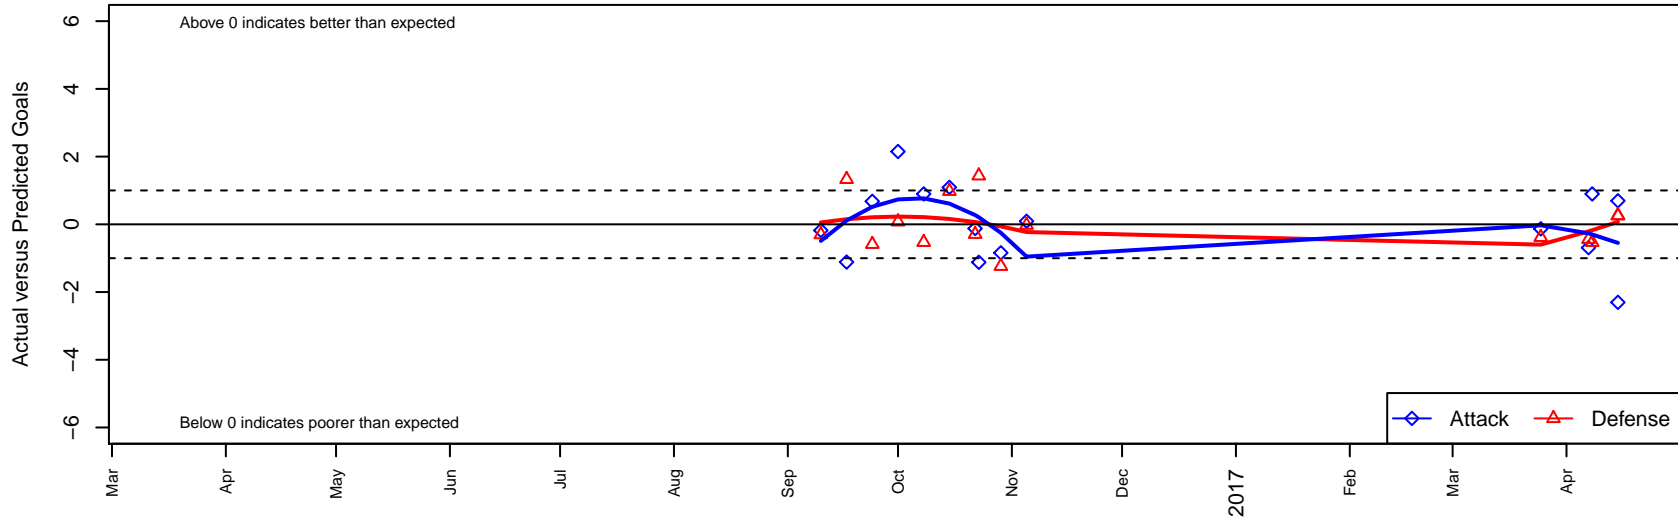

Valor Withrow G04

Valor FC
Spokane, WA
G04 total strength=713
attack=0.75 defense=0.73
fall league = PSPL–Inland Copa 1 North U13
spr league = Spr PSPL–Inland Copa 1 U13
notes= Withrow 2015

alt names used:
IEYSA Valor SC G04 Withrow
IEYSA Valor SC G04 Withrow

Venues played:
2016 PSPL–Inland Copa 1 North U13
2016 Spr PSPL–Inland Copa 1 U13

Valor Withrow G04
Dots are actual minus expected GF (blue circles) and GA (red triangles).
Blue line is smoothed change in attack strength. Red is smoothed change in defense strength.

**attack and defense variance (black dot)
relative to other teams
and top 10 in region**

**attack and defense rating
relative to others at age
and all opponents in last 13 months**

Performance relative to 13 month average