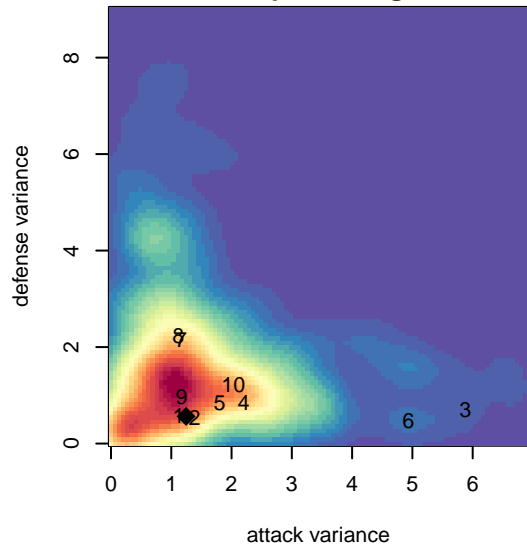

Valor Withrow G04

Valor FC
Spokane, WA
G04 total strength=713
attack=0.75 defense=0.73
fall league = PSPL–Inland Copa 1 North U13
spr league = Spr PSPL–Inland Copa 1 U13
notes= Withrow 2015

alt names used:
IEYSA Valor SC G04 Withrow
IEYSA Valor SC G04 Withrow

Venues played:
2016 PSPL–Inland Copa 1 North U13
2016 Spr PSPL–Inland Copa 1 U13

Valor Withrow G04
Dots are actual minus expected GF (blue circles) and GA (red triangles).
Blue line is smoothed change in attack strength. Red is smoothed change in defense strength.

**attack and defense variance (black dot)
relative to other teams
and top 10 in region**

**attack and defense rating
relative to others at age
and all opponents in last 13 months**

Performance relative to 13 month average