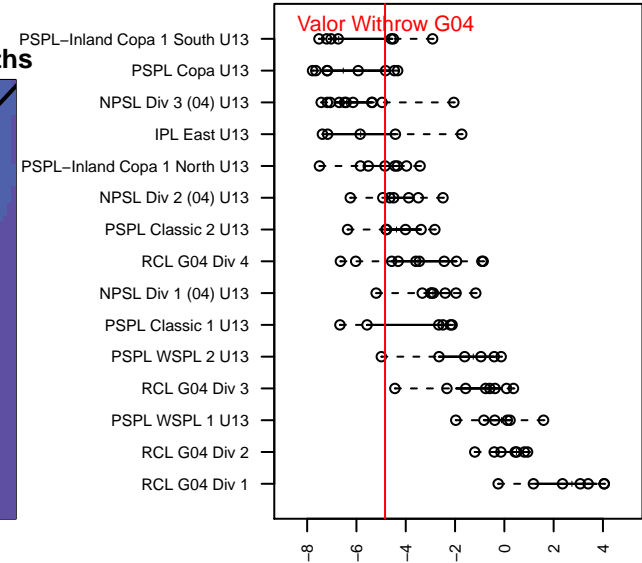

Valor Withrow G04

Valor FC
Spokane, WA
G04 total strength=713
attack=0.75 defense=0.73
fall league = PSPL–Inland Copa 1 North U13
spr league = Spr PSPL–Inland Copa 1 U13
notes= Withrow 2015

alt names used:
IEYSA Valor SC G04 Withrow
IEYSA Valor SC G04 Withrow

Venues played:
2016 PSPL–Inland Copa 1 North U13
2016 Spr PSPL–Inland Copa 1 U13

Valor Withrow G04
Dots are actual minus expected GF (blue circles) and GA (red triangles).
Blue line is smoothed change in attack strength. Red is smoothed change in defense strength.

**attack and defense variance (black dot)
relative to other teams
and top 10 in region**

**attack and defense rating
relative to others at age
and all opponents in last 13 months**

Performance relative to 13 month average